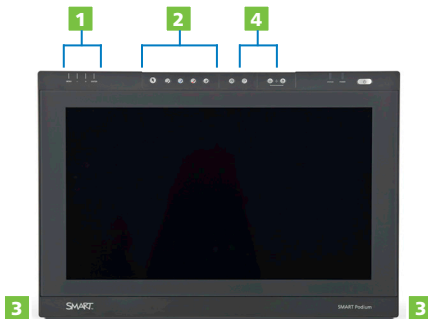

- **1** On-screen display buttons
- **2** Pen buttons – left mouse button, digital ink color, eraser
- **3** USB ports
- **4** Function buttons – right mouse button, On-Screen Keyboard, Screen Capture tool, Floating Tools toolbar, SMART Notebook software

Key features

Widescreen display

Connect the ID422w to a computer and easily manipulate highly detailed materials on the large, widescreen 22" (56 cm) display. The SMART Podium is designed with straight sides and a flat bezel so there is nothing to impede your natural writing flow.

Interactive screen

Control your computer with the tethered pen and write over any application with digital ink.

Save function

Capture your work in SMART Notebook software or save notes directly into several software applications, including AutoCAD and Microsoft PowerPoint, Excel and Word software.

Battery-free, tethered pen

Write smoothly and comfortably with the tethered pen. It is the point of contact on the screen, so you don't have to worry if you brush the screen with your palm or sleeve, and because the pen is battery free, there's no maintenance cost or downtime searching for replacement batteries.

Pen buttons

Change ink color, use the eraser or access the left mouse button without crowding your display with toolbars.

Function buttons

Quickly access the right mouse button, On-Screen Keyboard, Screen Capture tool, Floating Tools toolbar and SMART Notebook software.

On-screen display buttons

Fine-tune display properties to suit your preferences.

Adjustable tilt stand

Move the console to a comfortable viewing angle.

VESA mounting plate

Integrate the interactive pen display with any standard 4" (100 mm) VESA mounting arm.

USB connection

Easily connect the ID422w to your computer.

USB ports

Enhance your presentation by connecting a memory key, document camera or other peripherals to the three 2.0 high-speed ports.

Video connection

Connect the ID422w to a computer and digital projector with the DVI, HDMI or VGA port and both the projector and the SMART Podium will display the same image simultaneously.

Warranty

The SMART Podium interactive pen display comes with a two-year warranty.

Technical specifications

Size

22 1/4" W x 15 1/4" H x 2 1/8" D
(56.5 cm x 38.5 cm x 5.6 cm)

With Tilt Stand (lowest position)

22 1/4" W x 6 3/4" H x 17" D
(56.5 cm x 17.1 cm x 43.2 cm)

With Tilt Stand (highest position)

22 1/4" W x 15 3/4" H x 10 1/4" D
(56.5 cm x 40 cm x 26 cm)

Display Area

18 3/4" W x 10 3/4" H (47.7 cm x 27.3 cm)
21 1/4" (54 cm) diagonal

Weight (with stand)

17 lb. 10 oz. (7.7 kg)

Authorized reseller:

SMART Technologies

Toll Free 1.866.518.6791 (U.S./Canada)

or +1.403.228.5940

www.smarttech.com/SMARTPodium